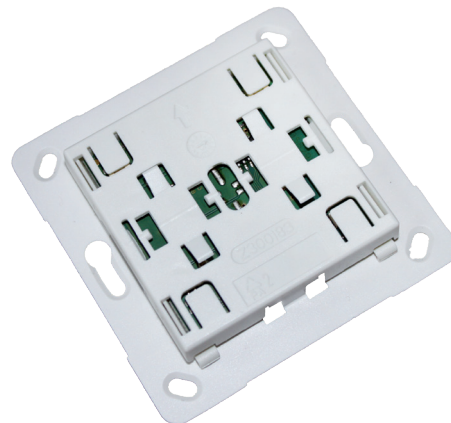

RTS22 Radio wall switch Format 55

The RTS22 wall switch from the Format 55 range is a battery-powered Easywave transmitter. The function of the wall switch is defined by combining it with different rockers.

The radio switch can be integrated into cover frames with a cut-out dimension of 55 x 55 mm produced by various manufacturers (see compatibility list).

The transmitter module is combined with the desired rocker, simply clicked into the frame and is immediately functional. It can then be mounted on the wall using either adhesive pads or screws.

The RTS22 is generally used as a light switch to turn lights ON or OFF with a 2-button operation as well as to control roller shutters.

RTS22E5002A11-02K

Technical specifications

Coding	factory coding with Easywave telegram
Frequency	868.30 MHz
Channels	1 or 2
Range	typically 150 m in good free-field conditions
Power supply	1x 3V battery, CR2032
Operation	transmission lasts as long as the button is pressed (maximum 36 seconds)
Function	depends on the receiver (see models)
Operating temperature	-20 °C to +60 °C
Dimensions	button: 55 x 55 x 9 mm mounting plate: 71 x 71 x 1.5 mm
Weight	34 g (including battery)
Color	white similar to RAL 9003 anthracite gray similar to RAL 7016 lacquered aluminum similar to RAL 9006

Scope of delivery

- Transmitter module including battery
- Mounting plate and button
- Mounting kit
- Operating manual

Accessories (optional)

RTS22-ACC-01-01P Mounting plate, white

Models

Product numbers	Description
RTS22E5002A11-02K	Radio wall switch for single rocker, Easywave, Format 55/Format B6
+ RTS22-ACC-02-02P	Single rocker, 1x ON/OFF, Format 55, for RTS22, white
+ RTS22-ACC-02-24P	Single rocker, 1x ON/OFF, Format 55, for RTS22, anthracite
+ RTS22-ACC-02-25P	Single rocker, 1x ON/OFF, Format 55, for RTS22, lacquered aluminum
+ RTS22-ACC-03-02P	Single rocker, 1x UP/DOWN, Format 55, for RTS22, white
+ RTS22-ACC-03-24P	Single rocker, 1x UP/DOWN, Format 55, for RTS22, anthracite
+ RTS22-ACC-03-25P	Single rocker, 1x UP/DOWN, Format 55, for RTS22, lacquered aluminum

Models

Please order rocker separately!